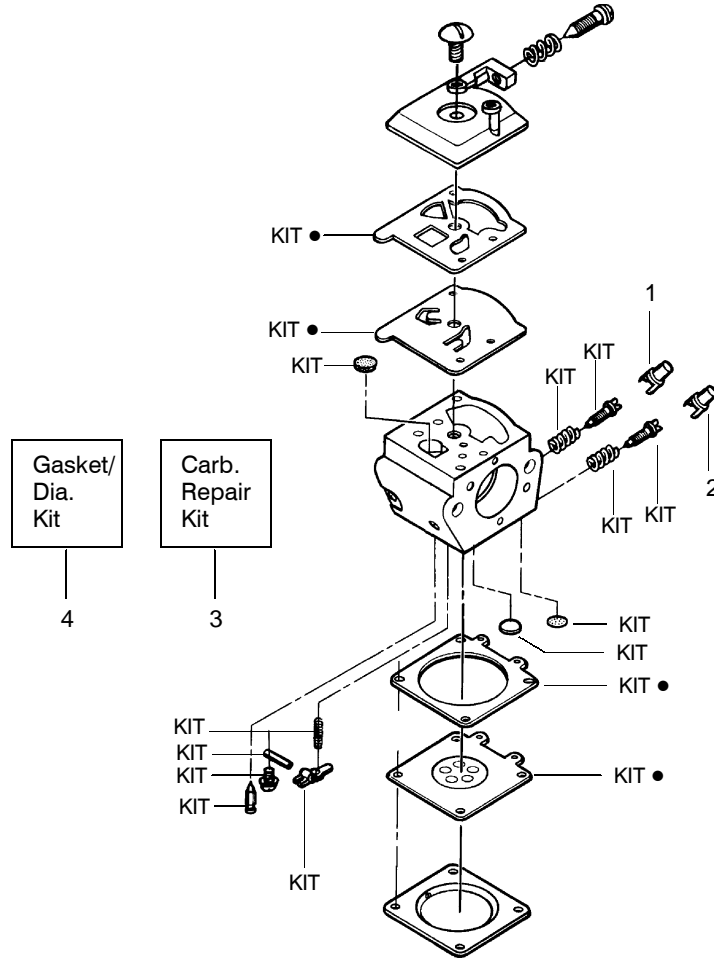

Ref.	Part No.	Description	Ref.	Part No.	Description	Ref.	Part No.	Description
1.	530016153	Screw	20.	530016132	Screw	38.	530047604	Housing-Air Filter
2.	530071310	Shield-Cylinder	21.	530036103	Screen-Spark	39.	530016101	Nut
3.	530047213	Assy-Air Purge	22.	530037813	Diffuser-Muffler	40.	530037793	Air Filter - Foam
4.	530015780	Screw	23.	530069608	Gasket-Muffler (kit)	41.	530031135	Wrench-Bar
5.	530095646	Assy-Fuel Pick-up	24.	530047207	Assy-Muffler (Incl. 19,20, 21,22,23)	42.	530069608	Kit-Engine Gasket (incl. 36,32,23)
6.	530069247	Kit-Line Purge/Carb. (Small Dia)	25.	530047062	Assy-Crankshaft			
7.	530069216	Kit-Line Purge/Tank (large line)	26.	530037935	Cap-Crankcase			
8.	530049244	Grommet-Carb Adjust.	27.	530056363	Assy-Seal & Bearing			
9.	530038479	Limiter Cap-High(brown)	28.	530038729	Ring-Piston			
10.	530038478	Limiter Cap-Low(tan)	29.	530015697	Retainer - Piston Pin			
11.	530054144	Seal-Carb Adapter	30.	530071408	Kit-Piston - (incl. 28-29)			
12.	952030150	Spark Plug (RCJ-7Y)	31.	530071412	Kit-Cylinder			
13.	530016136	Clip-High Tension Lead	32.	530069608	Gasket-Carb. Adapter (kit)			
14.	530049117	Assy-Wire Harness (includes switch)	33.	530016187	Screw			
15.	530015814	Screw	34.	530049700	Carb. Adapter		530088496	Manual - (Scan)
16.	530039167	Module-Ignition	35.	530016386	Screw		530088497	Manual - (Euro I)
17.	530047442	Strap-Ground	36.	530069608	Carb. Gasket (kit)		530088498	Manual - (Euro II)
18.	530037652	Insulator-Heat	37.	530069722	Kit-Carburetor (incl. 9 & 10)		530054781	Decal-Warning
19.	530049870	Back Plate-Muffler						
								Not Shown

↖ = NEW PART NUMBER FOR THIS IPL

★ = REFER TO THE SERVICE REFERENCE INDICATED FOR MORE INFORMATION. (LOCATED AT END OF IPL)

Carburetor Assembly – WT-391 – #530069722

Ref.	Part No.	Description
1.	530038479	Limiter Cap-High
2.	530038478	Limiter Cap-Low
3.	530069826	Carburetor Repair Kit (KIT= Indicates Contents) & Includes Limiter Caps
4.	530069844	Gasket/Diaphragm Kit (• = Indicates Contents)