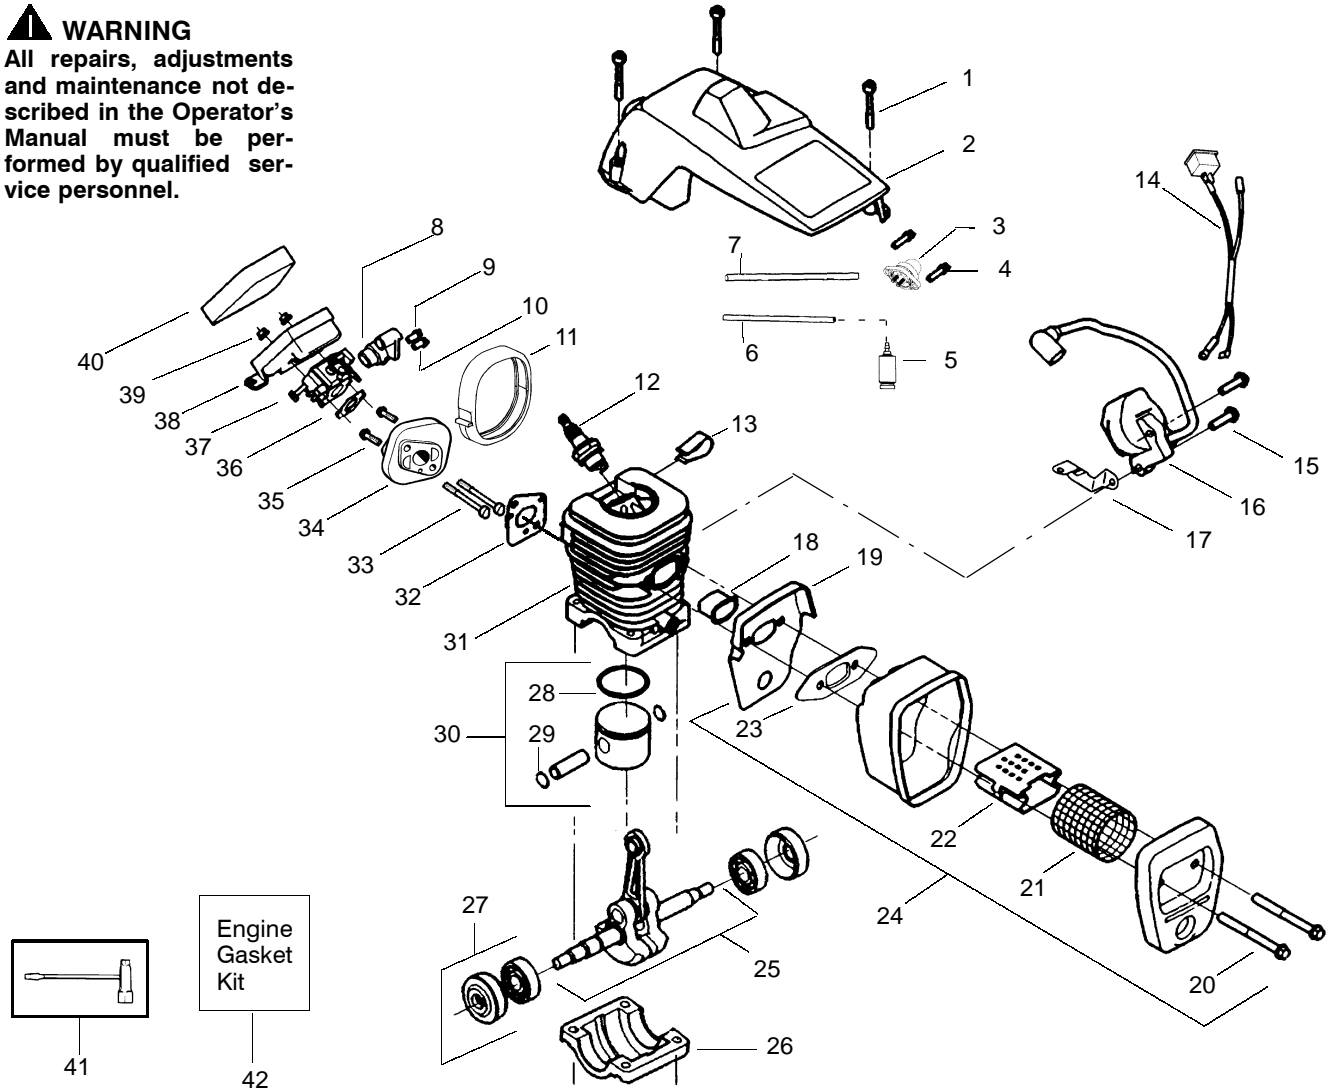

⚠ WARNING
All repairs, adjustments and maintenance not described in the Operator's Manual must be performed by qualified service personnel.

Ref.	Part No.	Description	Ref.	Part No.	Description	Ref.	Part No.	Description
1.	530016153	Screw	20.	530016132	Screw	38.	530047604	Housing-Air Filter
2.	530071310	Shield-Cylinder	21.	530036103	Screen-Spark	39.	530016101	Nut
3.	530047213	Assy-Air Purge	22.	530037813	Diffuser-Muffler	40.	530037793	Air Filter - Foam
4.	530015780	Screw	23.	530069608	Gasket-Muffler (kit)	41.	530031135	Wrench-Bar
5.	530095646	Assy-Fuel Pick-up	24.	530047207	Assy-Muffler (Incl. 19,20, 21,22,23)	42.	530069608	Kit-Engine Gasket (incl. 36,32,23)
6.	530069247	Kit-Line Purge/Carb. (Small Dia)	25.	530047062	Assy-Crankshaft			
7.	530069216	Kit-Line Purge/Tank (large line)	26.	530037935	Cap-Crankcase			
8.	530049244	Grommet-Carb Adjust.	27.	530056363	Assy-Seal & Bearing			
9.	530038479	Limiter Cap-High(brown)	28.	530038729	Ring-Piston			
10.	530038478	Limiter Cap-Low(tan)	29.	530015697	Retainer - Piston Pin			
11.	530054144	Seal-Carb Adapter	30.	530071408	Kit-Piston - (incl. 28-29)			
12.	952030150	Spark Plug (RCJ-7Y)	31.	530071412	Kit-Cylinder			
13.	530016136	Clip-High Tension Lead	32.	530069608	Gasket-Carb. Adapter (kit)			
14.	530049117	Assy-Wire Harness (includes switch)	33.	530016187	Screw			
15.	530015814	Screw	34.	530049700	Carb. Adapter		530088496	Manual - (Scan)
16.	530039167	Module-Ignition	35.	530016386	Screw		530088497	Manual - (Euro I)
17.	530047442	Strap-Ground	36.	530069608	Carb. Gasket (kit)		530088498	Manual - (Euro II)
18.	530037652	Insulator-Heat	37.	530069722	Kit-Carburetor (incl. 9 & 10)		530054781	Decal-Warning
19.	530049870	Back Plate-Muffler						
								Not Shown

↖ = NEW PART NUMBER FOR THIS IPL

★ = REFER TO THE SERVICE REFERENCE INDICATED FOR MORE INFORMATION. (LOCATED AT END OF IPL)